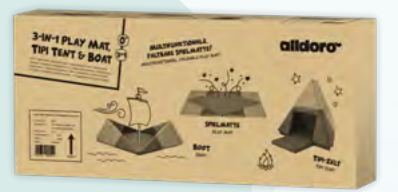

FOR EXTRA PLAYTIME FUN: MATCHING SOFT FOAM BUILDING BLOCKS!

SAFE, SOFTLY BOUND ZIPPERS

NEW 3in1 0+

3-in-1 Play Mat, Tipi Tent & Boat

High-quality, multifunctional, foldable play mat • Can be used flat as a gym mat or folded into a v or play boat • Material: easy-care synthetic leather (0.7 cm thick) • Filling: durable, shock-absorbing EPE foam 18 kg/m²

Item No.: 60801 | PU: 1
 Product dimensions: 105 x 46 x 16 cm
 GTIN: 4251357608012
 Cardboard box: 46 x 17 x 105 cm

GENTLE HOOK-AND-LOOP FASTENERS

PLAY MAT

BOAT

TIPI TENT

“ We developed the 3-in-1 play mat to accompany children over many years. It easily transforms from play mat to tipi or boat and adapts to changing play ideas. High-quality materials and soft padding ensure long-lasting play value. ”