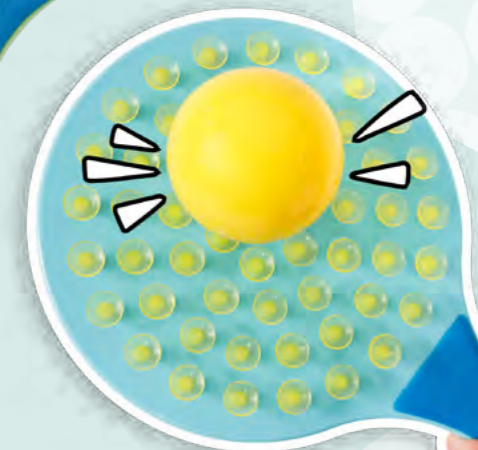

TWO PLAY OPTIONS: A SMOOTH PADDLE SIDE AND A SUCTION-CUP SIDE!