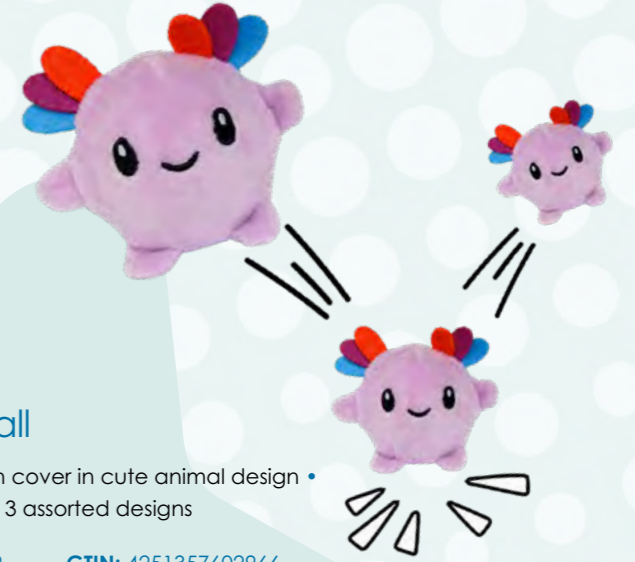

Plush Bouncy Ball

Bouncy ball with soft plush cover in cute animal design • Features strong bounce • 3 assorted designs

Item No.: 60296 | PU: 9/72
Product dimensions: Ø 6 cm
GTIN: 4251357602966
Display: 21 x 21 x 6.5 cm