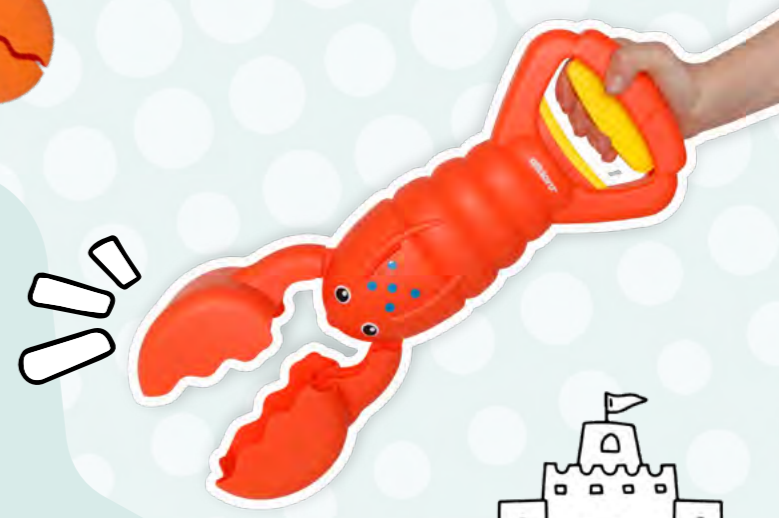

SAND TOYS

Sand toys open up creative play spaces.

Children build, shape and design their own worlds, supporting imagination and motor skills. A proven play theme for the beach, garden and playground.

MADE OF DURABLE, EASY-CARE PLASTIC-WHEAT STRAW BLEND!

3+

Sand Snapper

Funny lobster-design hand digger • 2-color assortment • Made of plastic-wheat straw blend

PU: 12 | Product dimensions: 32.5 x 17.5 x 7 cm
Hanging card: 41 x 12 x 7 cm

- ★ Blue:
  Item No.: 63171 | GTIN: 4251357631713
- ★ Orange:
  Item No.: 63172 | GTIN: 4251357631720

3+

Sand Snapper

Funny lobster-design hand digger • 3-color assortment • Made of durable plastic

PU: 12 | Product dimensions: 32.5 x 17.5 x 7 cm
Hanging card: 41 x 12 x 7 cm

- ★ Peach:
  Item No.: 60177 | GTIN: 4253157601778
- ★ Yellow:
  Item No.: 60178 | GTIN: 425315760178
- ★ Green:
  Item No.: 60179 | GTIN: 4251357601792