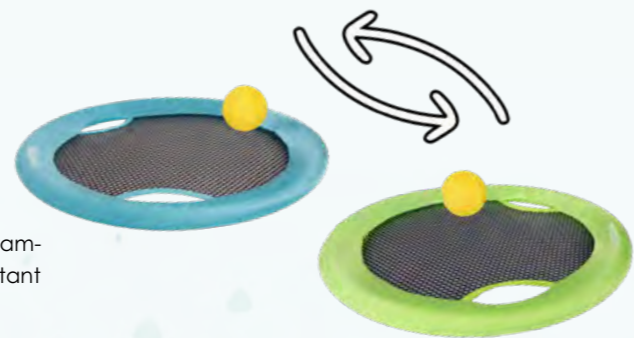

2 in 1 5+

XL Beach Volley & Super Disc

Beach ball game and flying disc in one • 2 large mesh tambourines with 2 soft yellow balls • Made of weather-resistant material

Item No.: 60049 | PU: 4

Product dimensions:

Ø 40 cm

GTIN: 4251357600498

Sleeve: 5 x 40 x 40 cm