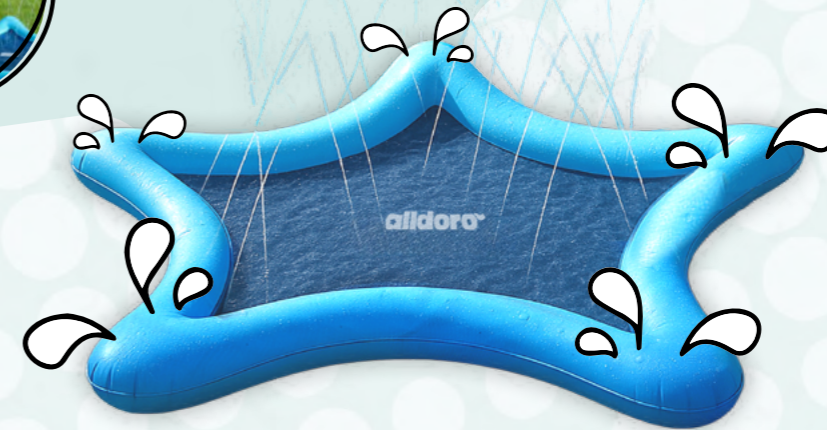

NEW 3+

Splash Pad Star

Star-shaped water play mat with sprinkler function • Material: non-slip PVC • Includes garden hose adapter

Item No.: 60212 | PU: 12

GTIN: 4251357602126

Product dimensions: Ø 100 cm

Box: 22 x 5 x 15 cm

3+ 2in1

Water Game Ball

2-in-1 ball: play ball & diving ball • Filled with air, it floats on the water • Filled with water, it sinks • Includes pump and 2 adapters

Item No.: 60210 | PU: 12

Product dimensions: Ø 20 cm