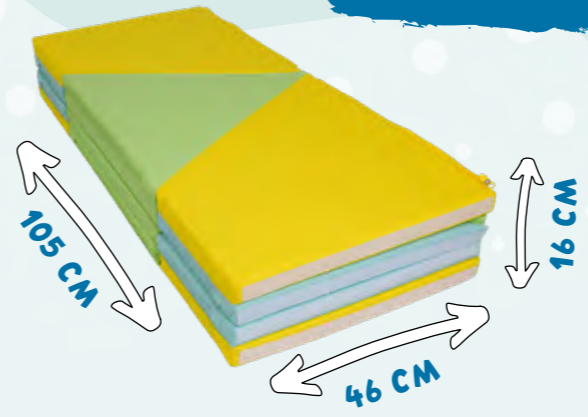

“ We developed the 3-in-1 play mat to accompany children over many years. It easily transforms from play mat to tipi or boat and adapts to changing play ideas. High-quality materials and soft padding ensure long-lasting play value. ”