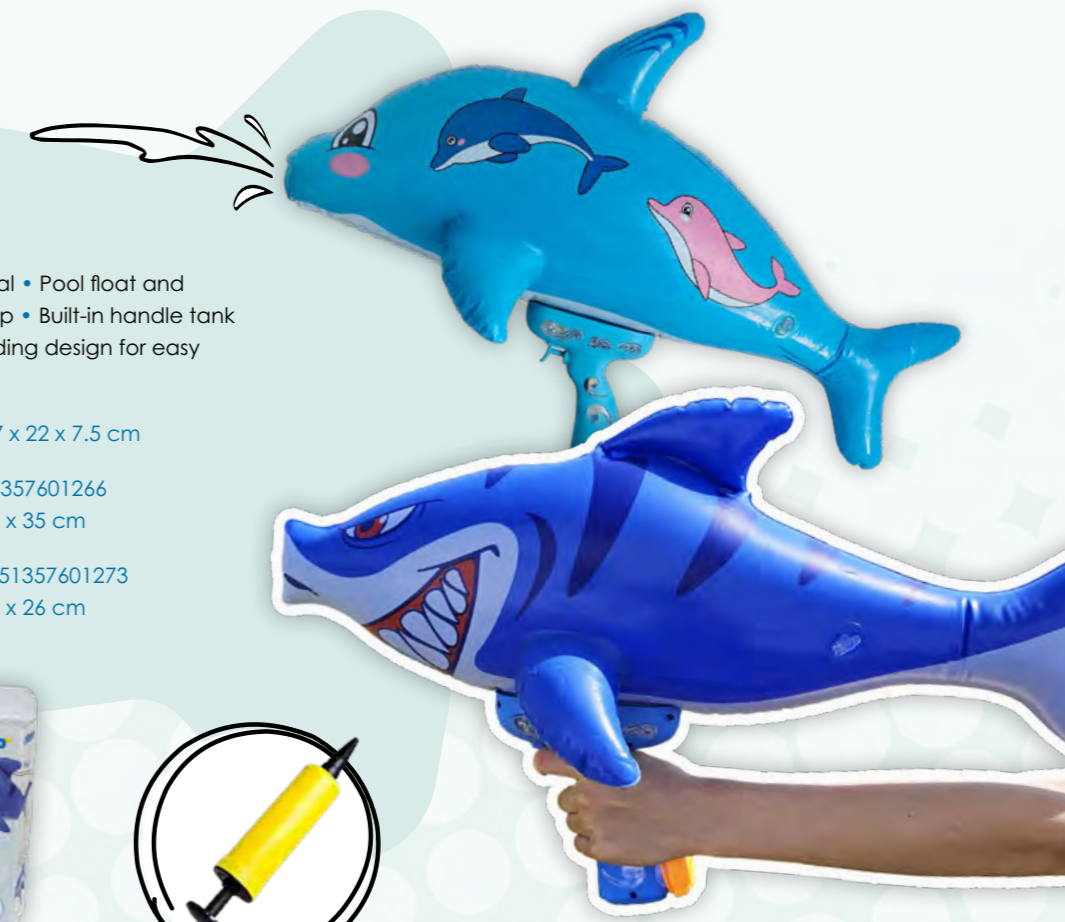

XXL Water Sprayer

Inflatable balloon water-spray animal • Pool float and water gun in one • Includes air pump • Built-in handle tank (approx. 250 ml) • Space-saving folding design for easy transport to pool or beach

PU: 6 | Open-touch hanging box: 27 x 22 x 7.5 cm

Shark – Item No.: 60126 | GTIN: 4251357601266
Product dimensions: inflated: 70 x 38 x 35 cm

Dolphin – Item No.: 60127 | GTIN: 4251357601273
Product dimensions: inflated: 72 x 43 x 26 cm