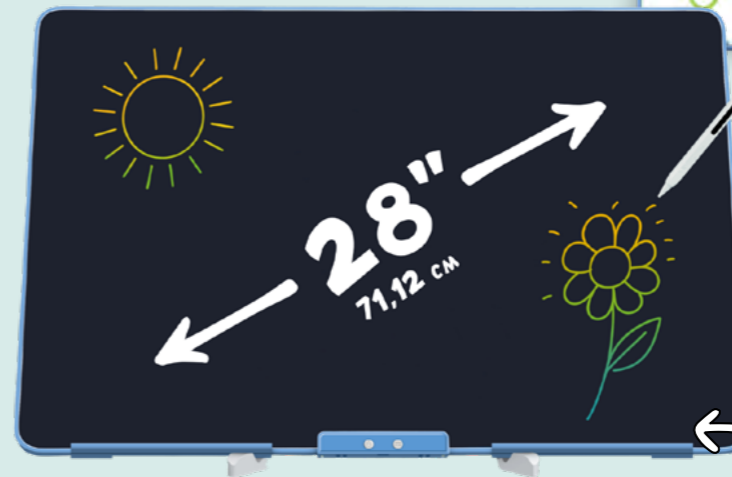

Item No.: 60331 | PU: 6
 GTIN: 4251357603314
 Product dimensions:
 21 x 4.5 cm
 Open-touch hanging box:
 21.8 x 18.2 x 4.6 cm

PAINTING & DRAWING

Painting and drawing give imagination space. Children express feelings and ideas, experiment with colours and shapes and develop creativity freely. A play area that supports concentration and strengthens personal expression.

Image similar.

IDEAL FOR HOMEWORK, CREATIVE GAMES OR FIRST ATTEMPTS AT WRITING!

DRAW & ERASE - SIMPLY PRESS THE BUTTON!

NEW **XXL** **2in1** **3+**

XXL LCD Writing Tablet & Whiteboard

28" LCD 4-color display • Backside: magnetic whiteboard
 • Includes: 2-in-1 display, magnetic pen, 4 whiteboard markers, eraser, number & letter magnets, foldable stand, and carrying strap • Rechargeable (USB cable included)