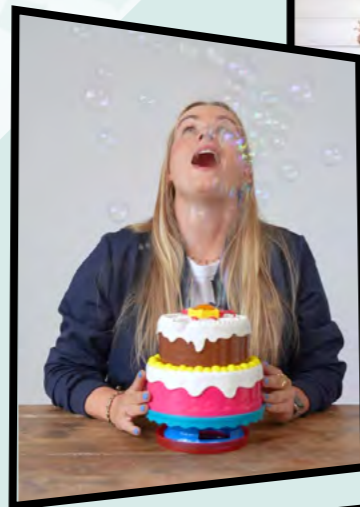

**FOLLOW
us!**

FOLLOW US!